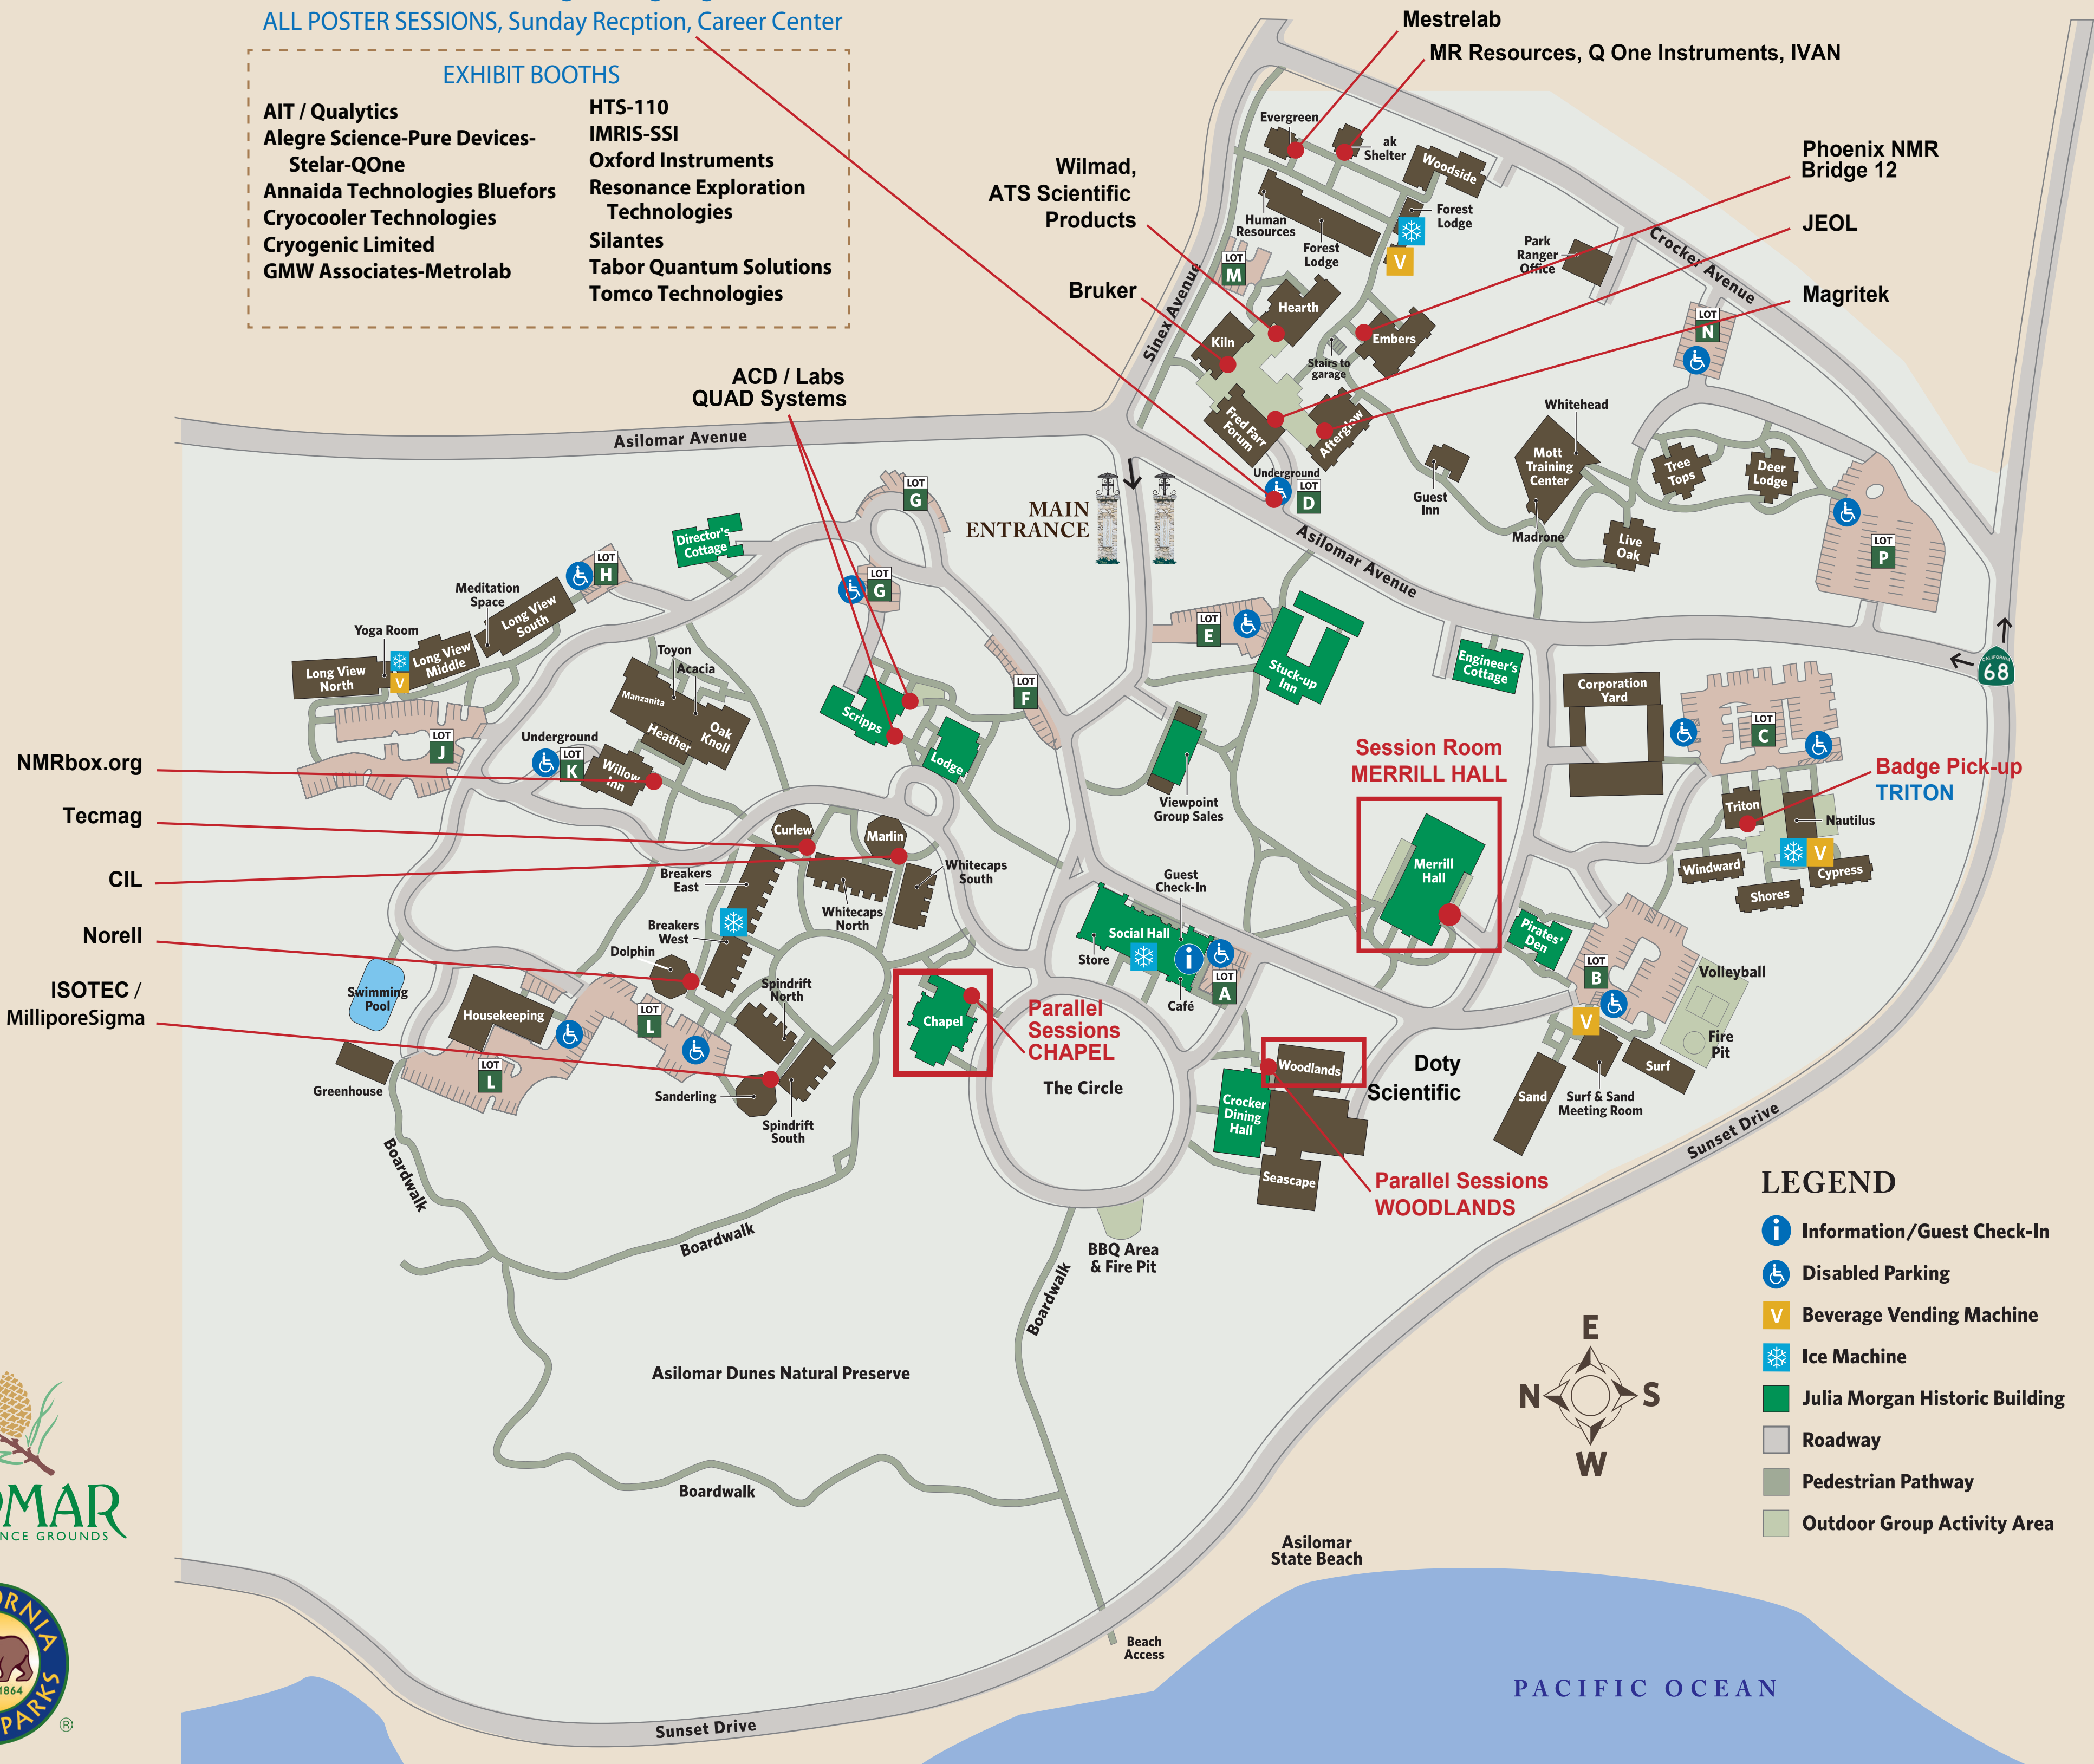

# Asilomar Map

**FIRESIDE PAVILION (underground garage)**  
 ALL POSTER SESSIONS, Sunday Recption, Career Center

**EXHIBIT BOOTHS**

- |   |                                    |
|---|------------------------------------|
| AIT / Qalytics                          | HTS-110                            |
| Alegre Science-Pure Devices-Stelar-QOne | IMRIS-SSI                          |
| Annaida Technologies Bluefors           | Oxford Instruments                 |
| Cryocooler Technologies                 | Resonance Exploration Technologies |
| Cryogenic Limited                       | Silantes                           |
| GMW Associates-Metrolab                 | Tabor Quantum Solutions            |
|   | Tomco Technologies                 |

**LEGEND**

- Information/Guest Check-In
- Disabled Parking
- Beverage Vending Machine
- Ice Machine
- Julia Morgan Historic Building
- Roadway
- Pedestrian Pathway
- Outdoor Group Activity Area